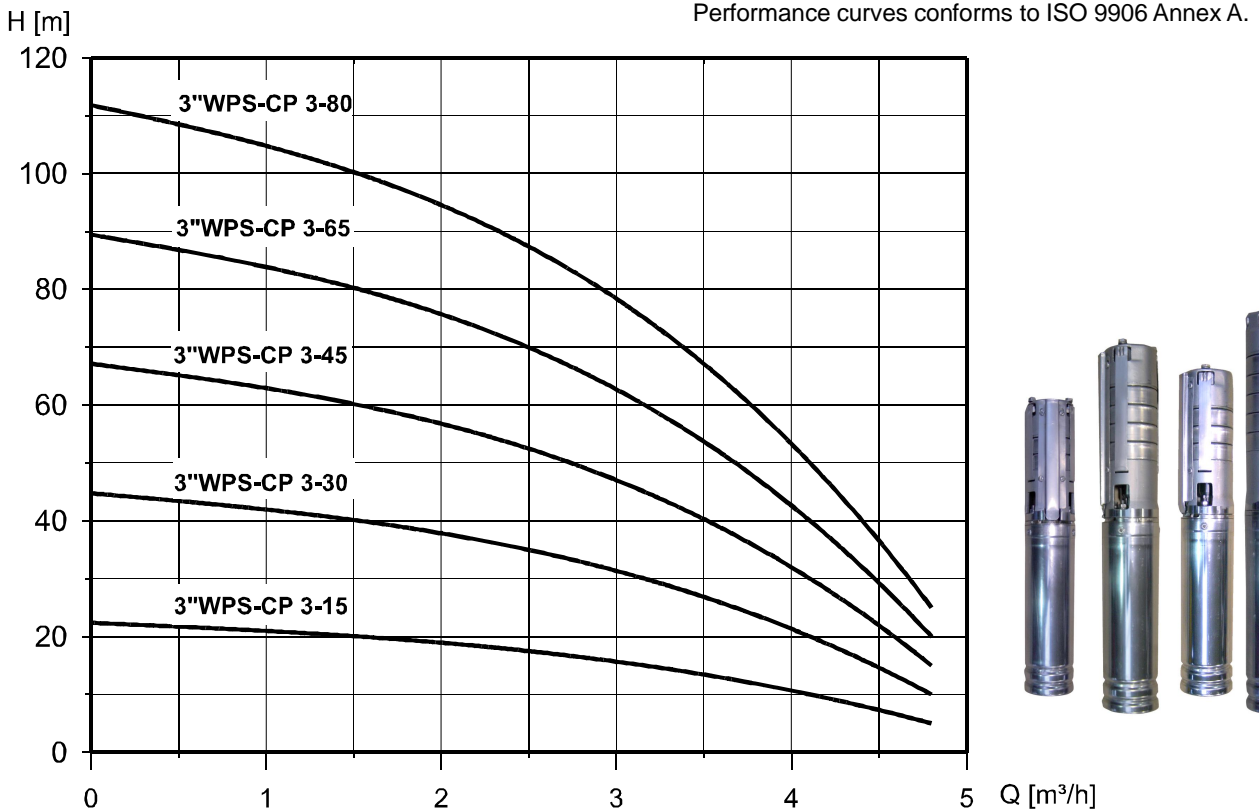

## WPS Submersible Pumps Type 3"WPS-CP 3

**Stainless Steel Submersible pumps 3"**

Well Pumps are proud to present their latest development:

3" stainless steel high speed submersible pump giving a guaranteed constant pressure supply.

The 3"WPS-CP pump is supplied as a complete kit consisting of: high speed pump with motor (operating up to 8.200rpm), frequency control panel, 20m cable, 8 litre pressure vessel, pressure gauge and valve.

The pump is entirely made of stainless steel and equipped with special bearings designed for high speed operation.

Type	Reference	Pump Stages	Power	Motor		Constant Pressure Control Panel	Pressure Vessel	Pressure gauge
				Max Speed	Cable length			
3"WPS-CP 3-15	030151	1	600 W	140	20 m	yes	8 l	yes
3"WPS-CP 3-30	030301	2	600 W	140	20 m	yes	8 l	yes
3"WPS-CP 3-45	030451	3	900 W	140	20 m	yes	8 l	yes
3"WPS-CP 3-65	030652	4	1500 W	140	40 m	yes	8 l	yes
3"WPS-CP 3-80	030801	5	1500 W	140	40 m	yes	8 l	yes